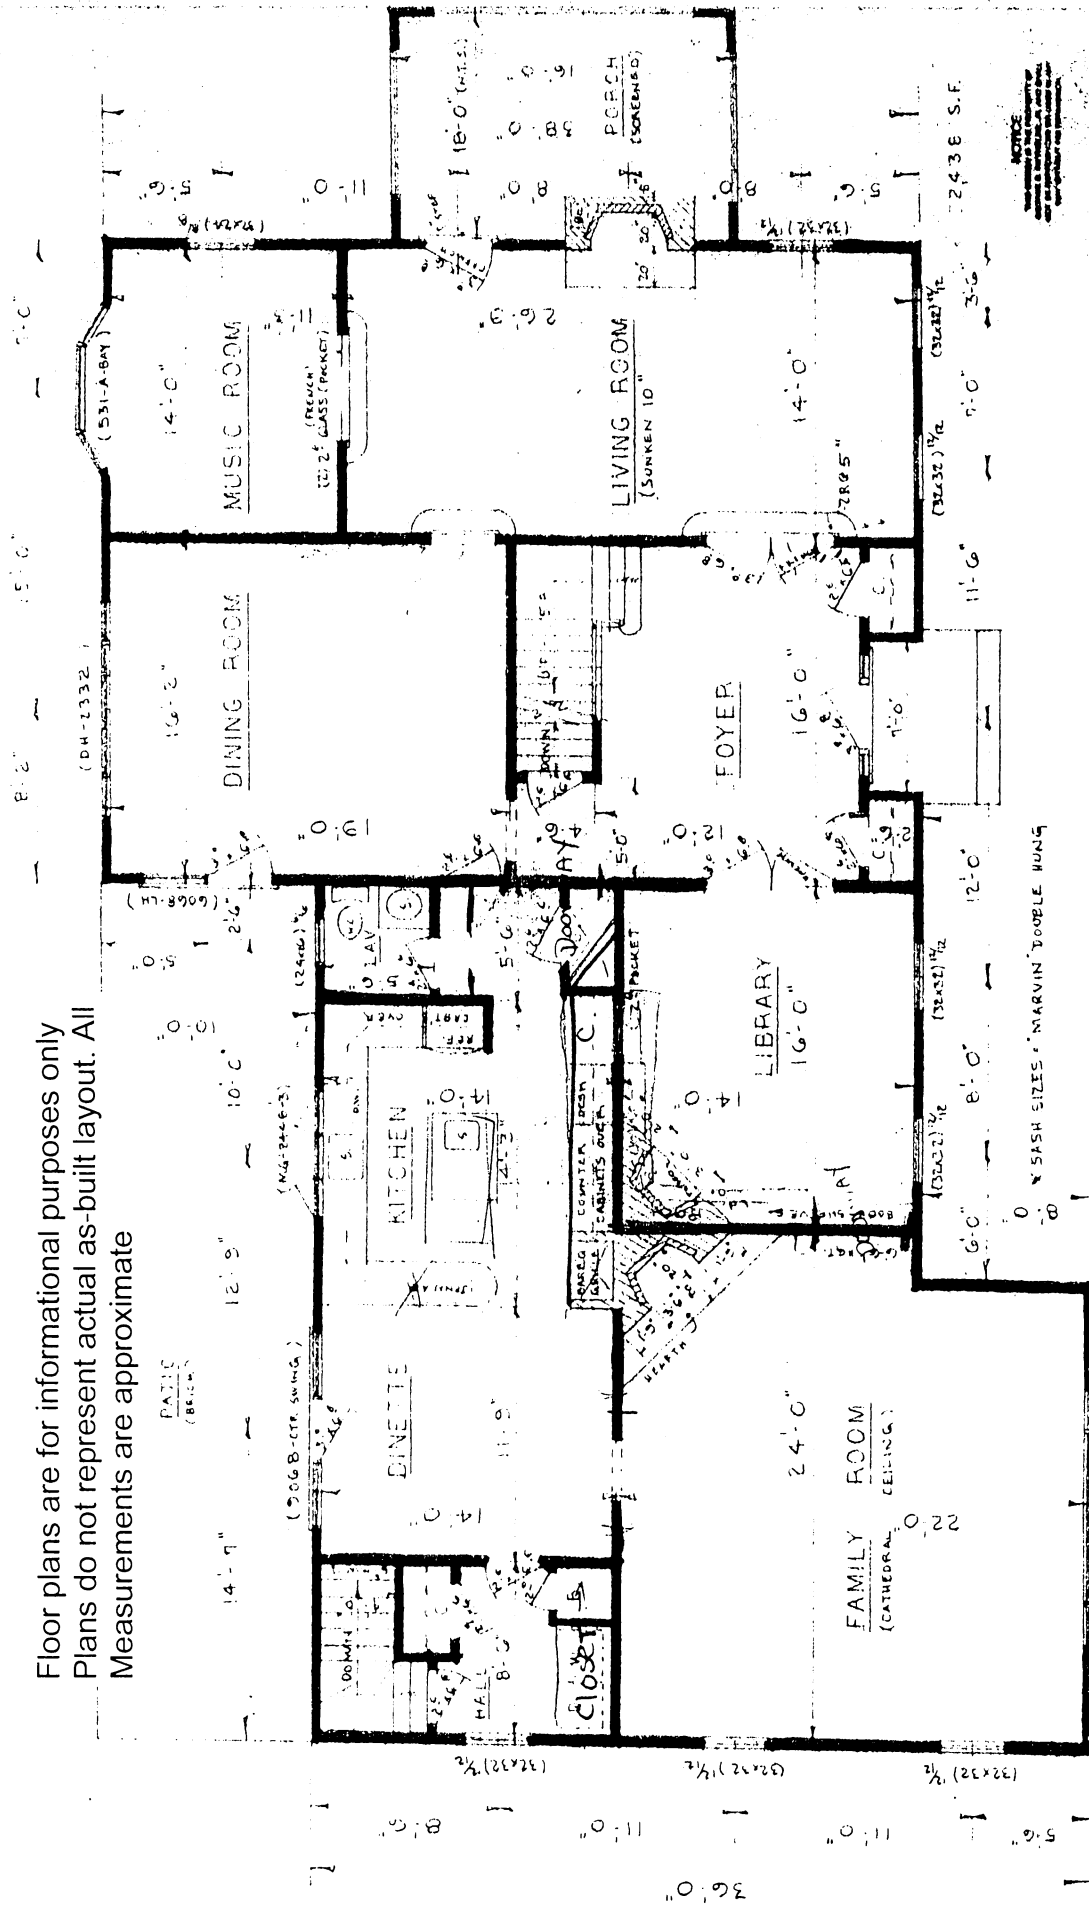

Floor plans are for informational purposes only  
 Plans do not represent actual as-built layout. All  
 Measurements are approximate

FIRST FLOOR PLAN  
 SCALE 1/4" = 1'-0"

NOTICE  
 THESE PLANS ARE THE PROPERTY OF  
 GEORGE D. EDWARDS & ASSOCIATES  
 ARCHITECTS  
 1000 W. 10TH AVE.  
 DENVER, CO 80202

48'-0" OVERALL LENGTH (HORIZONTAL)  
 70'-0" OVERALL LENGTH (VERTICAL)